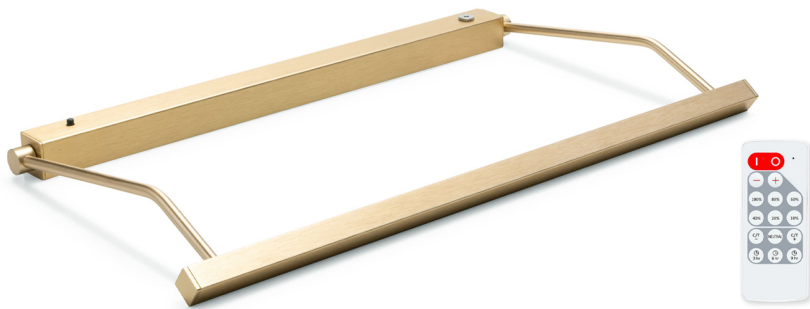

# Rechargeable Vision Series

## Wireless Slim Bar Style LED Art Light

### Product Details

<b>Description</b>	Slim Bar Wireless LED Art Light
<b>Category</b>	Rechargeable Picture Lighting
<b>Material</b>	Aluminum
<b>Finish</b>	Brushed   Anodized   Sandblasted
<b>Dimming</b>	Remote Control   Push Button
<b>Power</b>	Integrated Rechargeable Lithium Ion Battery
<b>Shut-Off Timer</b>	3 hr   6 hr   9 hr   Push Button 5 hr
<b>Rotation</b>	180° Arm Pivot   60° Light Bar Pivot
<b>Mounting Options</b>	Wall   Artwork
<b>Accessories</b>	Remote Control   Charger
<b>Charge Time</b>	13" & 19": 7 hrs   29": 12 hrs
<b>Runtimes</b>	<b>13"S:</b> 20% - 100 hrs   60% - 39 hrs   100% - 21 hrs <b>19/29"S:</b> 20% - 108 hrs   60% - 37 hrs   100% - 22 hrs <b>13"T:</b> 20% - 79 hrs   60% - 32 hrs   100% - 19 hrs <b>19/29"T:</b> 20% - 76 hrs   60% - 28 hrs   100% - 17 hrs

### Product Options

Size	Optics	Finish	Overall Length
13"	Standard	Brushed Brass	10.5" (Regular)
19"	Tall	Antique Bronze	7" (Short)
29"		Oil-Rubbed Bronze	
		Black	
		Silver	
		White	

**Rechargeable Vision Series  
Maximum Recommended Artwork Sizes  
For Artwork Up To 30" Tall**