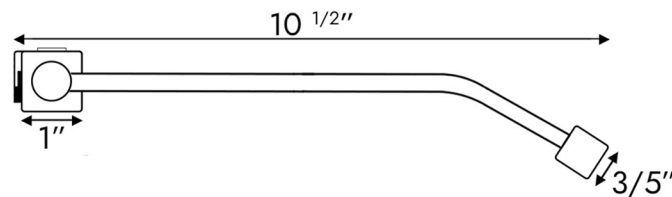

Regular

Standard for 19" & 29" models

Short

Standard for 13" models