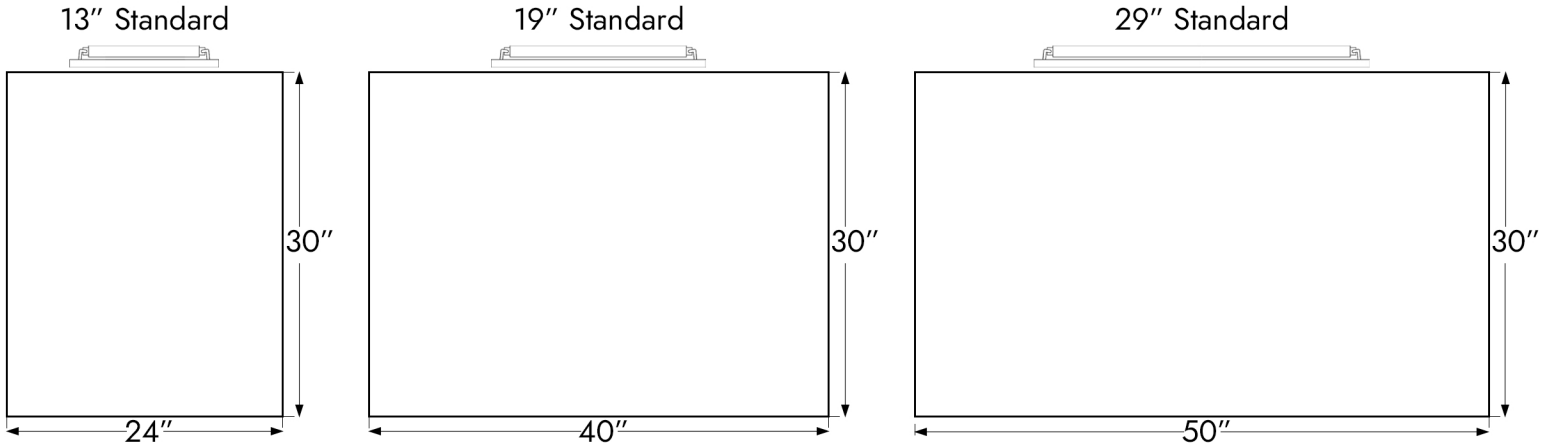

### Dimensions

### Power & Light Specs

<b>Power</b>	4.2V
<b>Power Supply Certifications</b>	ETL   cETL
<b>Color Rendering</b>	95+ CRI
<b>Color Temp. (CCT)</b>	Color Tuning 2700K - 4000K
<b>Beam Distribution</b>	Standard (up to 40"T)   Tall (up to 60"T)
<b>LED Life</b>	70,000+ hours
<b>Lumens</b>	<b>13"S:</b> 200   <b>19"S:</b> 200   <b>29"S:</b> 400   <b>13"T:</b> 400   <b>19"T:</b> 400   <b>29"T:</b> 700

### Short

Standard for 13" models

### Product Options

Size	Optics	Finish	Overall Length
13"	Standard	Brushed Brass	10.5" (Regular)
19"	Tall	Antique Bronze	7" (Short)
29"		Oil-Rubbed Bronze	
		Black	
		Silver	
		White	

**Rechargeable Vision Series  
Maximum Recommended Artwork Sizes  
For Artwork Up To 30" Tall**