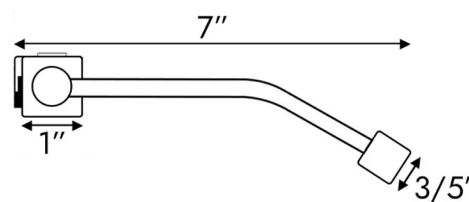

### Dimensions

### Power & Light Specs

<b>Power</b>	4.2V
<b>Power Supply Certifications</b>	ETL   cETL
<b>Color Rendering</b>	95+ CRI
<b>Color Temp. (CCT)</b>	Color Tuning 2700K - 4000K
<b>Beam Distribution</b>	Standard (up to 40"T)   Tall (up to 60"T)
<b>LED Life</b>	70,000+ hours
<b>Lumens</b>	<b>13"S:</b> 200   <b>19"S:</b> 200   <b>29"S:</b> 400   <b>13"T:</b> 400   <b>19"T:</b> 400   <b>29"T:</b> 700

### Regular

Standard for 19" & 29" models

### Product Options

Size	Optics	Finish	Overall Length
13"	Standard	Brushed Brass	10.5" (Regular)
19"	Tall	Antique Bronze	7" (Short)
29"		Oil-Rubbed Bronze	
		Black	
		Silver	
		White	

**Rechargeable Vision Series  
Maximum Recommended Artwork Sizes  
For Artwork Up To 30" Tall**