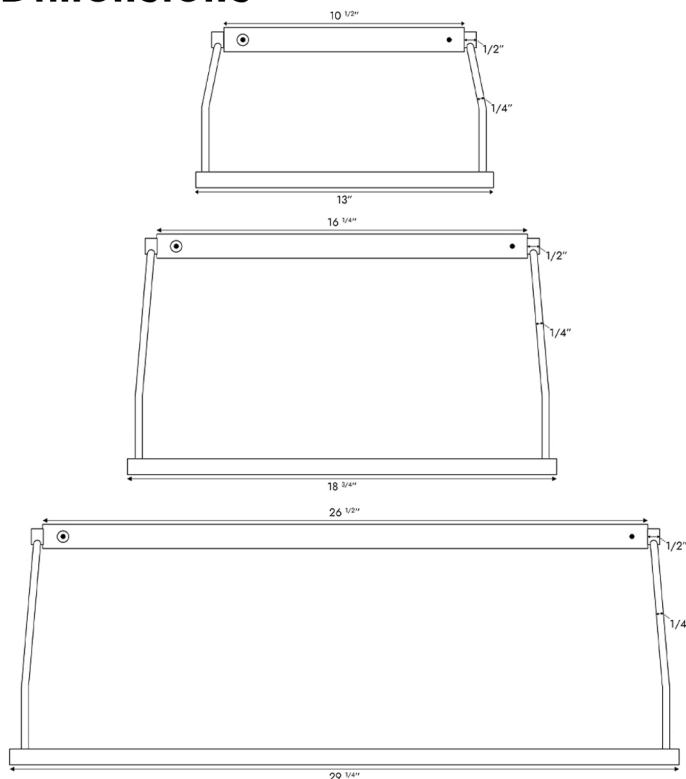

### Dimensions

### Regular

Standard for 19" & 29" models

### Product Options

Size	Optics	Finish	Overall Length
13"	Standard	Brushed Brass	10.5" (Regular)
19"	Tall	Antique Bronze	7" (Short)
29"		Oil-Rubbed Bronze	
		Black	
		Silver	
		White	

**Rechargeable Vision Series  
Maximum Recommended Artwork Sizes  
For Artwork Up To 30" Tall**

**Maximum Recommended Artwork Sizes  
For Artwork Up To 60" Tall**