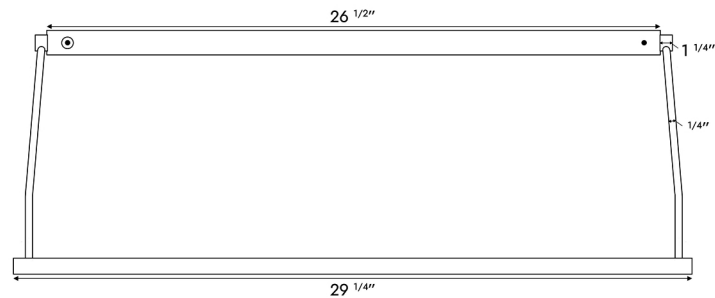

### Product Details

|                         |  |
|-------------------------|--|
| <b>Description</b>      | Slim Bar Wireless LED Art Light  |
| <b>Category</b>         | Rechargeable Picture Lighting  |
| <b>Material</b>         | Aluminum   |
| <b>Finish</b>           | Brushed   Anodized   Sandblasted   |
| <b>Dimming</b>          | Remote Control   Push Button   |
| <b>Power</b>            | Integrated Rechargeable Lithium Ion Battery  |
| <b>Shut-Off Timer</b>   | 3 hr   6 hr   9 hr   Push Button 5 hr  |
| <b>Rotation</b>         | 60° Pivot  |
| <b>Mounting Options</b> | Wall   Artwork   |
| <b>Accessories</b>      | Remote Control   Charger   |
| <b>Charge Time</b>      | 19": 7 hrs   29": 12 hrs   |
| <b>Runtimes</b>         | <b>19"S:</b> 20% - 108 hrs   60% - 37 hrs   100% - 22 hrs<br><b>29"S:</b> 20% - 108 hrs   60% - 37 hrs   100% - 22 hrs<br><b>19"T:</b> 20% - 76 hrs   60% - 28 hrs   100% - 17 hrs<br><b>29"T:</b> 20% - 76 hrs   60% - 28 hrs   100% - 17 hrs |

### Dimensions