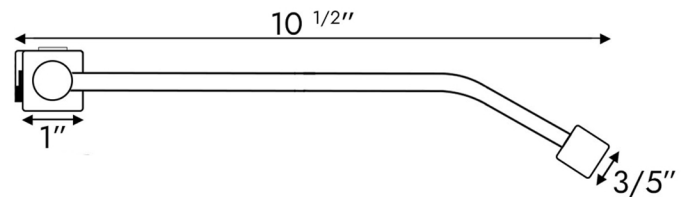

Regular

Short