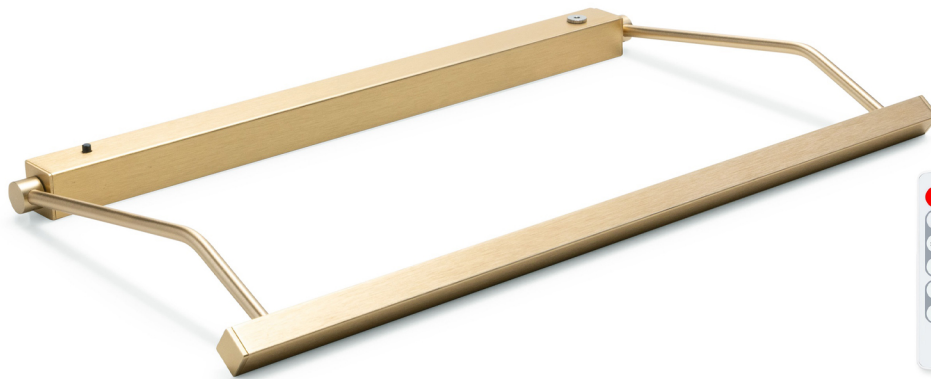

# Rechargeable Vision Series

## Wireless Slim Bar Style LED Art Light

Brushed Brass

Antique Bronze

Black

Oil-Rubbed Bronze

Silver

### Product Details

|                         |  |
|-------------------------|--|
| <b>Description</b>      | Slim Bar Wireless LED Art Light  |
| <b>Category</b>         | Rechargeable Picture Lighting  |
| <b>Material</b>         | Aluminum   |
| <b>Finish</b>           | Brushed   Anodized   Sandblasted   |
| <b>Dimming</b>          | Remote Control   Push Button   |
| <b>Power</b>            | Integrated Rechargeable Lithium Ion Battery  |
| <b>Shut-Off Timer</b>   | 3 hr   6 hr   9 hr   Push Button 5 hr  |
| <b>Rotation</b>         | 60° Pivot  |
| <b>Mounting Options</b> | Wall   Artwork   |
| <b>Accessories</b>      | Remote Control   Charger   |
| <b>Charge Time</b>      | 19": 7 hrs   29": 12 hrs   |
| <b>Runtimes</b>         | <b>19"S:</b> 20% - 108 hrs   60% - 37 hrs   100% - 22 hrs<br><b>29"S:</b> 20% - 108 hrs   60% - 37 hrs   100% - 22 hrs<br><b>19"T:</b> 20% - 76 hrs   60% - 28 hrs   100% - 17 hrs<br><b>29"T:</b> 20% - 76 hrs   60% - 28 hrs   100% - 17 hrs |