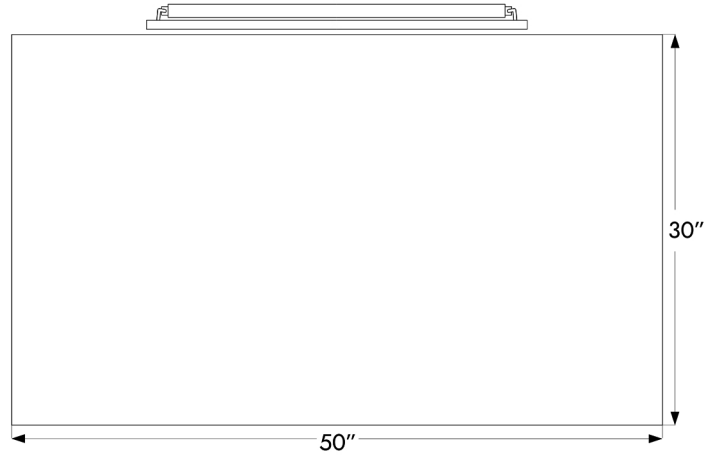

### Dimensions

### Product Options

| Size | Optics   | Finish            | Overall Length  |
|------|----------|-------------------|-----------------|
| 19"  | Standard | Brushed Brass     | 10.5" (Regular) |
| 29"  | Tall     | Antique Bronze    | 7" (Short)      |
|      |          | Oil-Rubbed Bronze |                 |
|      |          | Black             |                 |
|      |          | Silver            |                 |

### Maximum Recommended Artwork Sizes For Artwork Up To 30" Tall

19" Standard Rechargeable Vision Series

29" Standard Rechargeable Vision Series

### Maximum Recommended Artwork Sizes For Artwork Up To 60" Tall

19" Tall Rechargeable Vision Series

29" Tall Rechargeable Vision Series