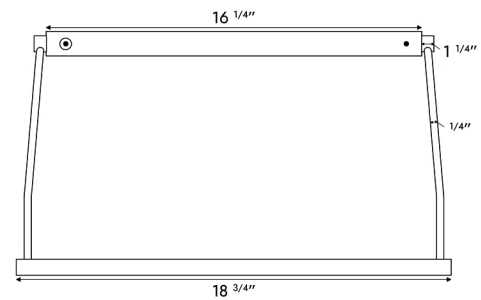

### Dimensions

### Product Options

| Size | Optics   | Finish            | Overall Length  |
|------|----------|-------------------|-----------------|
| 19"  | Standard | Brushed Brass     | 10.5" (Regular) |
| 29"  | Tall     | Antique Bronze    | 7" (Short)      |
|      |          | Oil-Rubbed Bronze |                 |
|      |          | Black             |                 |
|      |          | Silver            |                 |