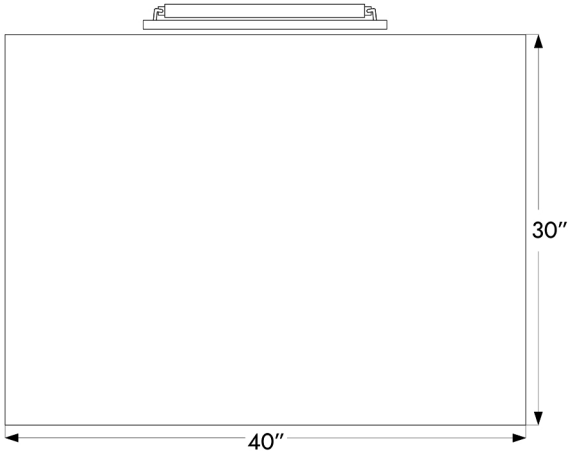

### Dimensions

### Product Options

| Size | Optics   | Finish            | Overall Length  |
|------|----------|-------------------|-----------------|
| 19"  | Standard | Brushed Brass     | 10.5" (Regular) |
| 29"  | Tall     | Antique Bronze    | 7" (Short)      |
|      |          | Oil-Rubbed Bronze |                 |
|      |          | Black             |                 |
|      |          | Silver            |                 |

### Maximum Recommended Artwork Sizes For Artwork Up To 30" Tall

19" Standard Rechargeable Vision Series

29" Standard Rechargeable Vision Series