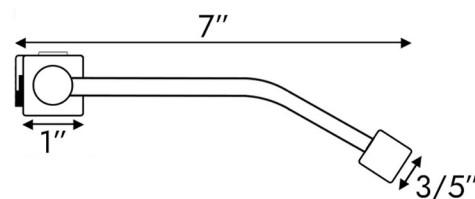

### Dimensions

### Power & Light Specs

|                                    |   |
|------------------------------------|---|
| <b>Power</b>                       | 4.2V  |
| <b>Power Supply Certifications</b> | ETL   cETL  |
| <b>Color Rendering</b>             | 93-95+ CRI  |
| <b>Color Temp. (CCT)</b>           | Color Tuning 2700K - 4000K  |
| <b>Beam Distribution</b>           | Standard (up to 40"T)   Tall (up to 60"T)                                 |
| <b>LED Life</b>                    | 70,000+ hours   |
| <b>Lumens</b>                      | <b>19"S:</b> 200   <b>29"S:</b> 400   <b>19"T:</b> 400   <b>29"T:</b> 700 |

### Product Options

| Size | Optics   | Finish            | Overall Length  |
|------|----------|-------------------|-----------------|
| 19"  | Standard | Brushed Brass     | 10.5" (Regular) |
| 29"  | Tall     | Antique Bronze    | 7" (Short)      |
|      |          | Oil-Rubbed Bronze |                 |
|      |          | Black             |                 |
|      |          | Silver            |                 |