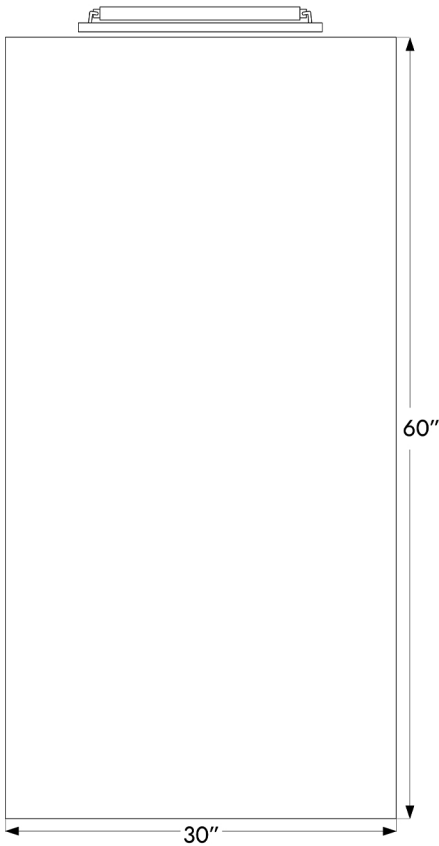

### Dimensions

### Product Options

| Size | Optics   | Finish            | Overall Length  |
|------|----------|-------------------|-----------------|
| 19"  | Standard | Brushed Brass     | 10.5" (Regular) |
| 29"  | Tall     | Antique Bronze    | 7" (Short)      |
|      |          | Oil-Rubbed Bronze |                 |
|      |          | Black             |                 |
|      |          | Silver            |                 |

### Maximum Recommended Artwork Sizes For Artwork Up To 30" Tall

19" Standard Rechargeable Vision Series

29" Standard Rechargeable Vision Series

### Maximum Recommended Artwork Sizes For Artwork Up To 60" Tall

19" Tall Rechargeable Vision Series

29" Tall Rechargeable Vision Series