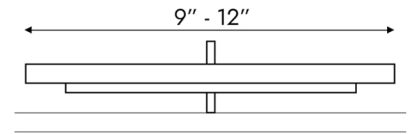

Dimensions

Regular

Short

Power & Light Specs

Power	12V
Watts	5w
Power Supply Certifications	UL cUL ETL cETL
Color Rendering	95+ CRI
Color Temp.	3000K
Beam Distribution	Up to 40"W x 36"T
Lamp Life	70,000+ hours
Lumens	250