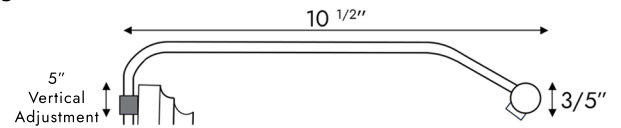

Dimensions

Regular

Short

Power & Light Specs

Power	12V
Watts	5w
Power Supply Certifications	UL cUL ETL cETL
Color Rendering	95+ CRI
Color Temp.	3000K
Beam Distribution	Up to 40"W x 36"T
Lamp Life	70,000+ hours
Lumens	250