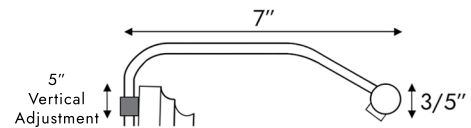

Dimensions

Regular

Short

Power & Light Specs

Power	12V
Watts	5w
Power Supply Certifications	UL cUL ETL cETL
Color Rendering	95+ CRI
Color Temp.	3000K
Beam Distribution	Up to 40"W x 36"T
Lamp Life	70,000+ hours
Lumens	250