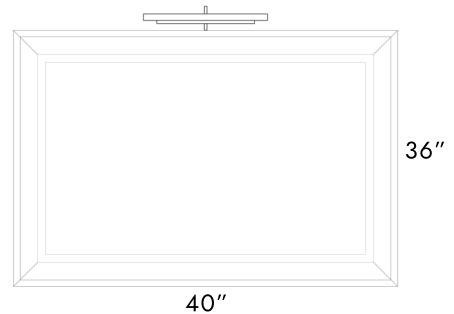

Dimensions

Regular

Short

Power & Light Specs

Power	12V
Watts	5w
Power Supply Certifications	UL cUL ETL cETL
Color Rendering	95+ CRI
Color Temp.	3000K
Beam Distribution	Up to 40"W x 36"T
Lamp Life	70,000+ hours
Lumens	250

Maximum Recommended Artwork Size

Product Options

Power Supply	Material	Finish	End Style	Overall Length
Plug-In	Solid Mahogany	Brushed Brass	End Cap	10.5" (Regular)
Hardwire	Clear Acrylic	Antique Bronze	Finial	7" (Short)
	Frosted Acrylic			