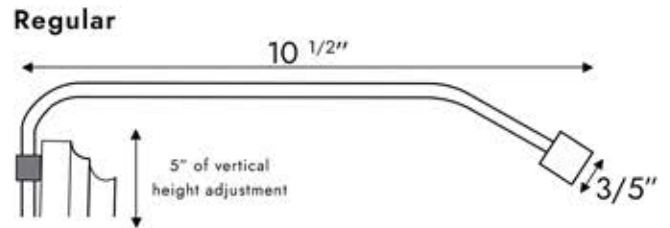

Plug-In Vision Series

Slim Bar Style LED Art Light

Product Details

Description	Slim Bar LED Art Light
Category	Plug-In Picture Lighting
Material	Brass Aluminum
Finish	Brushed Anodized Sandblasted
Dimming	Remote Control 0-10V Phase Smart Phone
Power Supply	Plug-In Hardwire
Accessories	Remote Control
Shut-Off Timer	3 hr 6 hr 9 hr
Rotation	60° Pivot
Height Adjustment	5"
Mounting Options	Wall Artwork

Power & Light Specs

Power	12V
Watts	7-25w
Power Supply Certifications	UL cUL
Color Rendering	93-95+ CRI
Color Temp.	2700K 3000K Color Tuning 2700K - 4000K
Beam Distribution	Standard (up to 40"T) Tall (up to 60"T)
Lamp Life	70,000+ hours
Lumens	17"S 575 30"S 1150 43"S 1725 56"S 2300 17"T 780 30"T 1550 43"T 2340 56"T 3120

Dimensions

Product Options

Power Supply	Size	Optics	Finish	Overall Length	Color Temp.
Plug-In	17"	Standard	Brushed Brass	10.5" (Regular)	2700K
0-10v Dimmable	30"	Tall	Antique Bronze	7" (Short)	3000K
Phase Dimmable	43"		Oil-Rubbed Bronze		Color Tuning 2700K-4000K (Plug-in Only)
Hardwire	56"		Black		
			Silver		
			White		