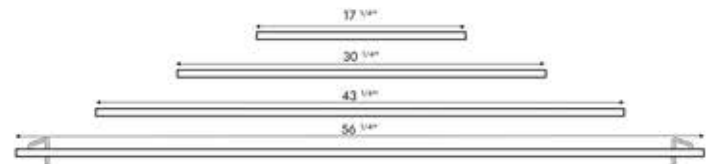

Plug-In Vision Series

Slim Bar Style LED Art Light

Product Details

Description	Slim Bar LED Art Light
Category	Plug-In Picture Lighting
Material	Brass Aluminum
Finish	Brushed Anodized Sandblasted
Dimming	Remote Control 0-10V Phase Smart Phone
Power Supply	Plug-In Hardwire
Accessories	Remote Control
Shut-Off Timer	3 hr 6 hr 9 hr
Rotation	60° Pivot
Height Adjustment	5"
Mounting Options	Wall Artwork

Power & Light Specs

Power	12V
Watts	7-25w
Power Supply Certifications	UL cUL
Color Rendering	93-95+ CRI
Color Temp.	2700K 3000K Color Tuning 2700K - 4000K
Beam Distribution	Standard (up to 40"T) Tall (up to 60"T)
Lamp Life	70,000+ hours
Lumens	17"S 575 30"S 1150 43"S 1725 56"S 2300 17"T 780 30"T 1550 43"T 2340 56"T 3120

Dimensions

Product Options

Power Supply	Size	Optics	Finish	Overall Length	Color Temp.
Plug-In	17"	Standard	Brushed Brass	10.5" (Regular)	2700K
0-10v Dimmable	30"	Tall	Antique Bronze	7" (Short)	3000K
Phase Dimmable	43"		Oil-Rubbed Bronze		Color Tuning 2700K-4000K (Plug-in Only)
Hardwire	56"		Black		
			Silver		
			White		

**Maximum Recommended Artwork Sizes
For Artwork Up To 40" Tall**

**Maximum Recommended Artwork Sizes
For Artwork Up to 60" Tall**