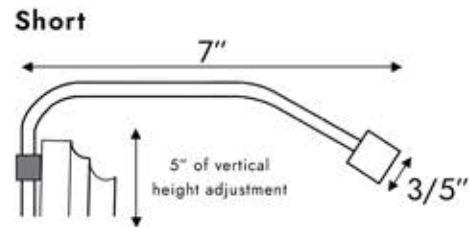

Plug-In Vision Series

Slim Bar Style LED Art Light

Product Details

Description	Slim Bar LED Art Light
Category	Plug-In Picture Lighting
Material	Brass Aluminum
Finish	Brushed Anodized Sandblasted
Dimming	Remote Control 0-10V Phase Smart Phone
Power Supply	Plug-In Hardwire
Accessories	Remote Control
Shut-Off Timer	3 hr 6 hr 9 hr
Rotation	60° Pivot
Height Adjustment	5"
Mounting Options	Wall Artwork

Power & Light Specs

Power	12V
Watts	7-25w
Power Supply Certifications	UL cUL
Color Rendering	93-95+ CRI
Color Temp.	2700K 3000K Color Tuning 2700K - 4000K
Beam Distribution	Standard (up to 40"T) Tall (up to 60"T)
Lamp Life	70,000+ hours
Lumens	17"S 575 30"S 1150 43"S 1725 56"S 2300 17"T 780 30"T 1550 43"T 2340 56"T 3120

Dimensions

Product Options

Power Supply	Size	Optics	Finish	Overall Length	Color Temp.
Plug-In	17"	Standard	Brushed Brass	10.5" (Regular)	2700K
0-10v Dimmable	30"	Tall	Antique Bronze	7" (Short)	3000K
Phase Dimmable	43"		Oil-Rubbed Bronze		Color Tuning 2700K-4000K (Plug-in Only)
Hardwire	56"		Black		
			Silver		
			White		

**Maximum Recommended Artwork Sizes
For Artwork Up To 40" Tall**

**Maximum Recommended Artwork Sizes
For Artwork Up to 60" Tall**