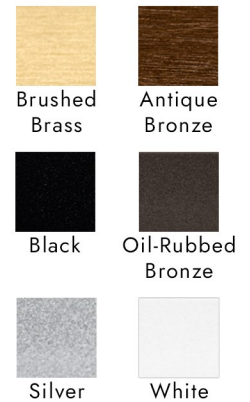

Plug-In Vision Series

Slim Bar Style LED Art Light

Product Details

Description	Slim Bar LED Art Light
Category	Plug-In Picture Lighting
Material	Brass Aluminum
Finish	Brushed Anodized Sandblasted
Dimming	Remote Control 0-10V Phase Smart Phone
Power Supply	Plug-In Hardwire
Accessories	Remote Control
Shut-Off Timer	3 hr 6 hr 9 hr
Rotation	60° Pivot
Height Adjustment	5"
Mounting Options	Wall Artwork

Dimensions

Regular

Short

Product Options

Power Supply	Size	Optics	Finish	Overall Length	Color Temp.
Plug-In	17"	Standard	Brushed Brass	10.5" (Regular)	2700K
0-10v Dimmable	30"	Tall	Antique Bronze	7" (Short)	3000K
Phase Dimmable	43"		Oil-Rubbed Bronze		Color Tuning 2700K-4000K (Plug-in Only)
Hardwire	56"		Black		
			Silver		
			White		