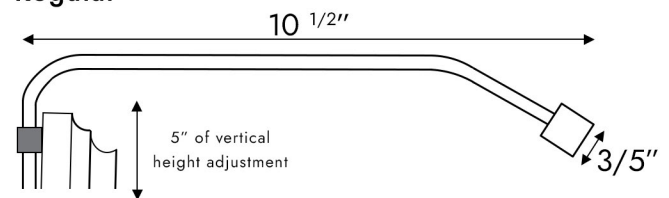

Plug-In Vision Series

Slim Bar Style LED Art Light

Product Details

Description	Slim Bar LED Art Light
Category	Plug-In Picture Lighting
Material	Brass Aluminum
Finish	Brushed Anodized Sandblasted
Dimming	Remote Control 0-10V Phase Smart Phone
Power Supply	Plug-In Hardwire
Accessories	Remote Control
Shut-Off Timer	3 hr 6 hr 9 hr
Rotation	60° Pivot
Height Adjustment	5"
Mounting Options	Wall Artwork

Power & Light Specs

Power	12V
Watts	7-25w
Power Supply Certifications	UL cUL
Color Rendering	93-95+ CRI
Color Temp.	2700K 3000K Color Tuning 2700K - 4000K
Beam Distribution	Standard (up to 40"T) Tall (up to 60"T)
Lamp Life	70,000+ hours
Lumens	17"S 575 30"S 1150 43"S 1725 56"S 2300 17"T 780 30"T 1550 43"T 2340 56"T 3120

Dimensions

Regular

Short

Product Options

Power Supply	Size	Optics	Finish	Overall Length	Color Temp.
Plug-In	17"	Standard	Brushed Brass	10.5" (Regular)	2700K
0-10v Dimmable	30"	Tall	Antique Bronze	7" (Short)	3000K
Phase Dimmable	43"		Oil-Rubbed Bronze		Color Tuning 2700K-4000K (Plug-in Only)
Hardwire	56"		Black		
			Silver		
			White		

**Maximum Recommended Artwork Sizes
For Artwork Up To 40" Tall**

**Maximum Recommended Artwork Sizes
For Artwork Up To 60" Tall**