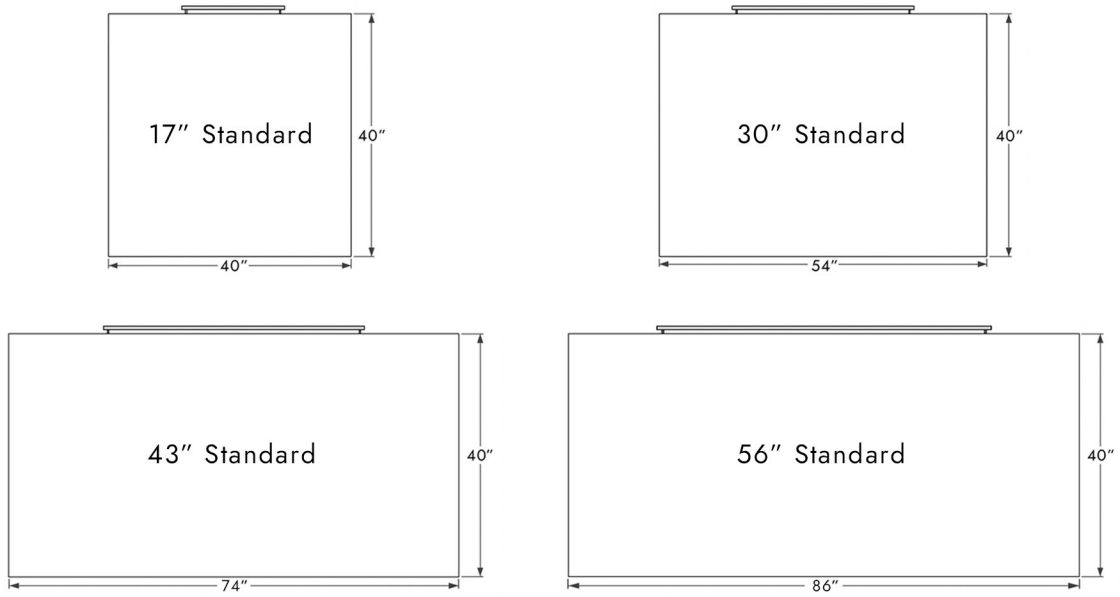

Power & Light Specs

Power	12V
Watts	7-25w
Power Supply Certifications	UL cUL
Color Rendering	93-95+ CRI
Color Temp.	2700K 3000K Color Tuning 2700K - 4000K
Beam Distribution	Standard (up to 40"T) Tall (up to 60"T)
Lamp Life	70,000+ hours
Lumens	17"S 575 30"S 1150 43"S 1725 56"S 2300 17"T 780 30"T 1550 43"T 2340 56"T 3120

Dimensions

Regular

Short

Product Options

Power Supply	Size	Optics	Finish	Overall Length	Color Temp.
Plug-In	17"	Standard	Brushed Brass	10.5" (Regular)	2700K
0-10v Dimmable	30"	Tall	Antique Bronze	7" (Short)	3000K
Phase Dimmable	43"		Oil-Rubbed Bronze		Color Tuning 2700K-4000K (Plug-in Only)
Hardwire	56"		Black		
			Silver		
			White		

**Maximum Recommended Artwork Sizes
For Artwork Up To 40" Tall**

**Maximum Recommended Artwork Sizes
For Artwork Up To 60" Tall**