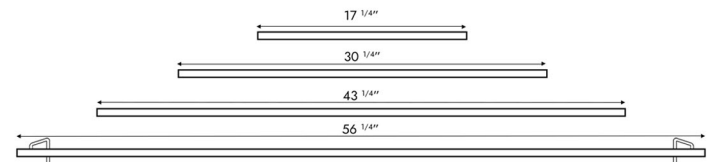

Plug-In Vision Series

Slim Bar Style LED Art Light

Product Details

Description	Slim Bar LED Art Light
Category	Plug-In Picture Lighting
Material	Brass Aluminum
Finish	Brushed Anodized Sandblasted
Dimming	Remote Control 0-10V Phase Smart Phone
Power Supply	Plug-In Hardwire
Accessories	Remote Control
Shut-Off Timer	3 hr 6 hr 9 hr
Rotation	60° Pivot
Height Adjustment	5"
Mounting Options	Wall Artwork

Power & Light Specs

Power	12V
Watts	7-25w
Power Supply Certifications	UL cUL
Color Rendering	93-95+ CRI
Color Temp.	2700K 3000K Color Tuning 2700K - 4000K
Beam Distribution	Standard (up to 40"T) Tall (up to 60"T)
Lamp Life	70,000+ hours
Lumens	17"S 575 30"S 1150 43"S 1725 56"S 2300 17"T 780 30"T 1550 43"T 2340 56"T 3120

Dimensions

Regular

Short

Product Options

Power Supply	Size	Optics	Finish	Overall Length	Color Temp.
Plug-In	17"	Standard	Brushed Brass	10.5" (Regular)	2700K
0-10v Dimmable	30"	Tall	Antique Bronze	7" (Short)	3000K
Phase Dimmable	43"		Oil-Rubbed Bronze		Color Tuning 2700K-4000K (Plug-in Only)
Hardwire	56"		Black		
			Silver		
			White		

**Maximum Recommended Artwork Sizes
For Artwork Up To 40" Tall**

**Maximum Recommended Artwork Sizes
For Artwork Up To 60" Tall**