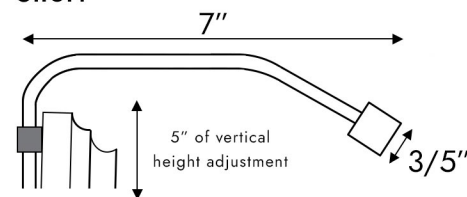

Power & Light Specs

Power	12V
Watts	7-25w
Power Supply Certifications	UL cUL
Color Rendering	93-95+ CRI
Color Temp.	2700K 3000K Color Tuning 2700K - 4000K
Beam Distribution	Standard (up to 40"T) Tall (up to 60"T)
Lamp Life	70,000+ hours
Lumens	17"S 575 30"S 1150 43"S 1725 56"S 2300 17"T 780 30"T 1550 43"T 2340 56"T 3120

Dimensions

Regular

Short

Product Options

Power Supply	Size	Optics	Finish	Overall Length	Color Temp.
Plug-In	17"	Standard	Brushed Brass	10.5" (Regular)	2700K
0-10v Dimmable	30"	Tall	Antique Bronze	7" (Short)	3000K
Phase Dimmable	43"		Oil-Rubbed Bronze		Color Tuning 2700K-4000K (Plug-in Only)
Hardwire	56"		Black		
			Silver		
			White		