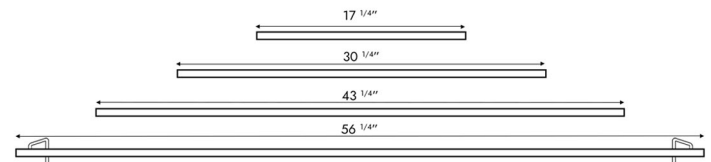

### Product Details

<b>Description</b>	Slim Bar LED Art Light
<b>Category</b>	Plug-In Picture Lighting
<b>Material</b>	Brass   Aluminum
<b>Finish</b>	Brushed   Anodized   Sandblasted
<b>Dimming</b>	Remote Control   0-10V   Phase   Smart Phone
<b>Power Supply</b>	Plug-In   Hardwire
<b>Accessories</b>	Remote Control
<b>Shut-Off Timer</b>	3 hr   6 hr   9 hr
<b>Rotation</b>	60° Pivot
<b>Height Adjustment</b>	5"
<b>Mounting Options</b>	Wall   Artwork

### Power & Light Specs

<b>Power</b>	12V
<b>Watts</b>	7-25w
<b>Power Supply Certifications</b>	UL   cUL
<b>Color Rendering</b>	93-95+ CRI
<b>Color Temp.</b>	2700K   3000K   Color Tuning 2700K - 4000K
<b>Beam Distribution</b>	Standard (up to 35"T)   Tall (up to 60"T)
<b>Lamp Life</b>	70,000+ hours
<b>Lumens</b>	17"S 575   30"S 1150   43"S 1725   56"S 2300 17"T 780   30"T 1550   43"T 2340   56"T 3120

### Dimensions