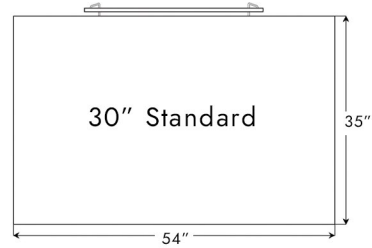

### Power & Light Specs

<b>Power</b>	12V
<b>Watts</b>	7-25w
<b>Power Supply Certifications</b>	UL   cUL
<b>Color Rendering</b>	93-95+ CRI
<b>Color Temp.</b>	2700K   3000K   Color Tuning 2700K - 4000K
<b>Beam Distribution</b>	Standard (up to 35"T)   Tall (up to 60"T)
<b>Lamp Life</b>	70,000+ hours
<b>Lumens</b>	17"S 575   30"S 1150   43"S 1725   56"S 2300 17"T 780   30"T 1550   43"T 2340   56"T 3120

### Dimensions

### Product Options

Power Supply	Size	Optics	Finish	Overall Length	Color Temp.
Plug-In	17"	Standard	Brushed Brass	10.5" (Regular)	2700K
0-10v Dimmable	30"	Tall	Antique Bronze	7" (Short)	3000K
Phase Dimmable	43"		Oil-Rubbed Bronze		Color Tuning 2700K-4000K (Plug-in Only)
Hardwire	56"		Black		
			Silver		
			White		

**Maximum Recommended Artwork Sizes  
For Artwork Up To 35" Tall**

**Maximum Recommended Artwork Sizes  
For Artwork Up to 60" Tall**