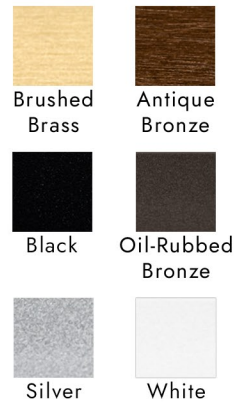

Plug-In Vision Series

Slim Bar Style LED Art Light

Product Details

Description	Slim Bar LED Art Light
Category	Plug-In Picture Lighting
Material	Brass | Aluminum
Finish	Brushed | Anodized | Sandblasted
Dimming	Remote Control | 0-10V | Phase | Smart Phone
Power Supply	Plug-In | Hardwire
Accessories	Remote Control
Shut-Off Timer	3 hr | 6 hr | 9 hr
Rotation	60° Pivot
Height Adjustment	5"
Mounting Options	Wall | Artwork

Power & Light Specs

Power	12V
Watts	7-25w
Power Supply Certifications	UL | cUL
Color Rendering	93-95+ CRI
Color Temp.	2700K | 3000K | Color Tuning 2700K - 4000K
Beam Distribution	Standard (up to 35"T) | Tall (up to 60"T)
Lamp Life	70,000+ hours
Lumens	17"S 575 | 30"S 1150 | 43"S 1725 | 56"S 2300 17"T 780 | 30"T 1550 | 43"T 2340 | 56"T 3120