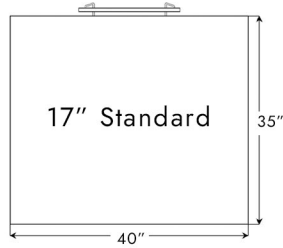

**Maximum Recommended Artwork Sizes
For Artwork Up To 35" Tall**