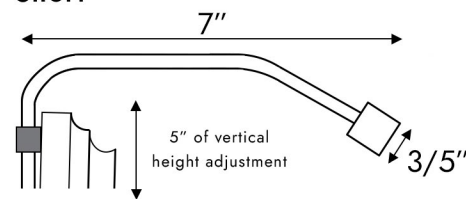

Short

Product Options

Power Supply	Size	Optics	Finish	Overall Length	Color Temp.
Plug-In	17"	Standard	Brushed Brass	10.5" (Regular)	2700K
0-10v Dimmable	30"	Tall	Antique Bronze	7" (Short)	3000K
Phase Dimmable	43"		Oil-Rubbed Bronze		Color Tuning 2700K-4000K (Plug-in Only)
Hardwire	56"		Black		
			Silver		
			White