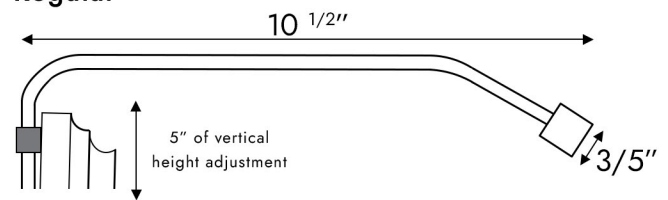

Plug-In Vision Series

Slim Bar Style LED Art Light

Product Details

Description	Slim Bar LED Art Light
Category	Plug-In Picture Lighting
Material	Brass | Aluminum
Finish	Brushed | Anodized | Sandblasted
Dimming	Remote Control | 0-10V | Phase | Smart Phone
Power Supply	Plug-In | Hardwire
Accessories	Remote Control
Shut-Off Timer	3 hr | 6 hr | 9 hr
Rotation	60° Pivot
Height Adjustment	5"
Mounting Options	Wall | Artwork

Power & Light Specs

Power	12V
Watts	7-25w
Power Supply Certifications	UL | cUL
Color Rendering	93-95+ CRI
Color Temp.	2700K | 3000K | Color Tuning 2700K - 4000K
Beam Distribution	Standard (up to 35"T) | Tall (up to 60"T)
Lamp Life	70,000+ hours
Lumens	17"S 575 | 30"S 1150 | 43"S 1725 | 56"S 2300 17"T 780 | 30"T 1550 | 43"T 2340 | 56"T 3120

Dimensions

Regular

Short

Product Options

Power Supply	Size	Optics	Finish	Overall Length	Color Temp.
Plug-In	17"	Standard	Brushed Brass	10.5" (Regular)	2700K
0-10v Dimmable	30"	Tall	Antique Bronze	7" (Short)	3000K
Phase Dimmable	43"		Oil-Rubbed Bronze		Color Tuning 2700K-4000K (Plug-in Only)
Hardwire	56"		Black		
			Silver		
			White