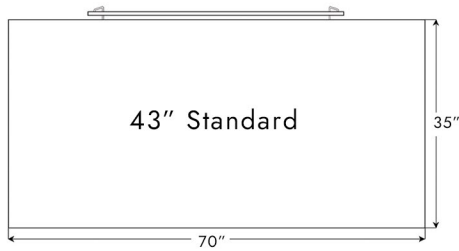

**Maximum Recommended Artwork Sizes
For Artwork Up To 35" Tall**