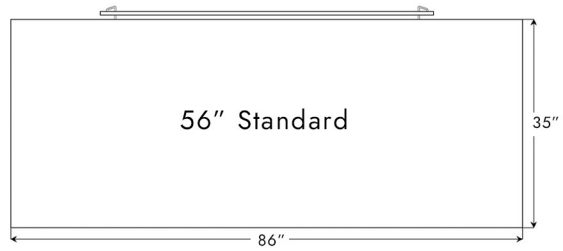

**Maximum Recommended Artwork Sizes
For Artwork Up To 35" Tall**