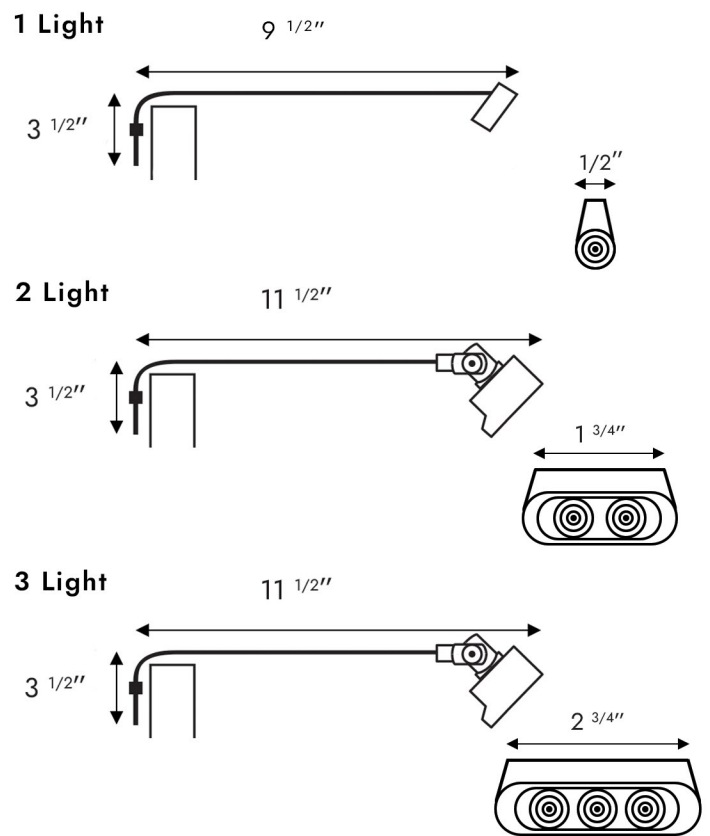

Plug-In Micro Series

Compact & Adjustable LED Art Light

Product Details

Description	Compact LED Art Light
Category	Plug-In Picture Lighting
Material	Brass Aluminum
Finish	Brushed Anodized Sandblasted
Dimming	Remote Control Smart Phone
Power Supply	Plug-In
Accessories	Remote Control
Shut-Off Timer	3 hr 6 hr 9 hr
Rotation	120° Pivot
Height Adjustment	3 1/2"
Mounting Options	Wall Artwork

Power & Light Specs

Power	5V 7V 9V
Watts	1.5-9w
Power Supply Certifications	UL cUL
Color Rendering	93+ CRI
Color Temp.	2700K 3000K (recommended) 4000K
Beam Distribution	1 Light 2 Light 3 Light
Lamp Life	70,000+ hours
Lumens	125 225 325

Dimensions

Maximum Recommended Artwork Sizes

1 Light

2 Light

LED Adjustment:

Narrow

Wide

3 Light

LED Adjustment:

Narrow

Wide