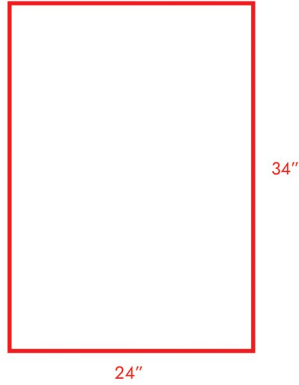

Power & Light Specs

Power	5V 7V 9V
Watts	1.5-9w
Power Supply Certifications	UL cUL
Color Rendering	93+ CRI
Color Temp.	2700K 3000K (recommended) 4000K
Beam Distribution	1 Light 2 Light 3 Light
Lamp Life	70,000+ hours
Lumens	125 225 325

Product Options

Size	Finish	Color Temp.
1 Light (suitable for up to 24" W x 34" T)	Brushed Brass	2700K
2 Light (suitable for up to 26" W x 48" T or 30" W x 34" T)	Antique Bronze	3000K (Recommended)
3 Light (suitable for up to 35" W x 48" T or 42" W x 34" T)	Oil-Rubbed Bronze	4000K
	Black	
	Silver	
	White	

Dimensions

Maximum Recommended Artwork Sizes

1 Light

2 Light

LED Adjustment:

Narrow

Wide

3 Light