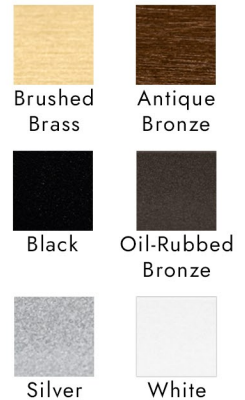

Plug-In Micro Series

Compact & Adjustable LED Art Light

Product Details

Description	Compact LED Art Light
Category	Plug-In Picture Lighting
Material	Brass Aluminum
Finish	Brushed Anodized Sandblasted
Dimming	Remote Control Smart Phone
Power Supply	Plug-In
Accessories	Remote Control
Shut-Off Timer	3 hr 6 hr 9 hr
Rotation	120° Pivot
Height Adjustment	3 1/2"
Mounting Options	Wall Artwork

Product Options

Size	Finish	Color Temp.
1 Light (suitable for up to 24" W x 34" T)	Brushed Brass	2700K
2 Light (suitable for up to 26" W x 48" T or 30" W x 34" T)	Antique Bronze	3000K (Recommended)
3 Light (suitable for up to 35" W x 48" T or 42" W x 34" T)	Oil-Rubbed Bronze	4000K
	Black	
	Silver	
	White	