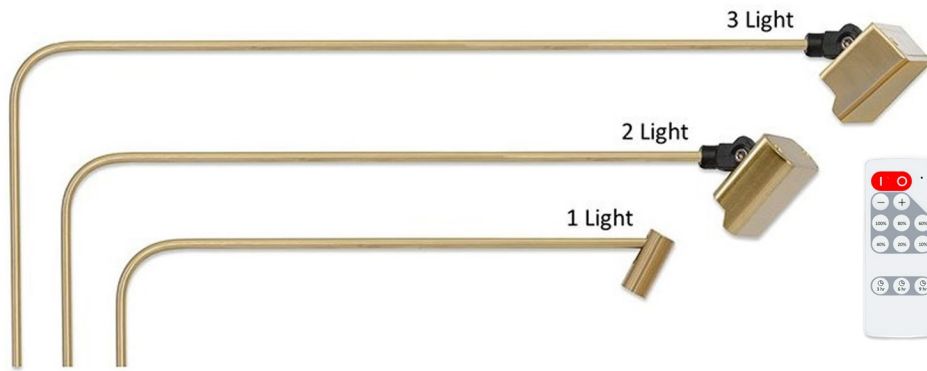

Plug-In Micro Series

Compact & Adjustable LED Art Light

Product Details

Description	Compact LED Art Light
Category	Plug-In Picture Lighting
Material	Brass Aluminum
Finish	Brushed Anodized Sandblasted
Dimming	Remote Control Smart Phone
Power Supply	Plug-In
Accessories	Remote Control
Shut-Off Timer	3 hr 6 hr 9 hr
Rotation	120° Pivot
Height Adjustment	3 1/2"
Mounting Options	Wall Artwork

Product Options

Size	Finish	Color Temp.
1 Light (suitable for up to 24" W x 34" T)	Brushed Brass	2700K
2 Light (suitable for up to 26" W x 48" T or 30" W x 34" T)	Antique Bronze	3000K (Recommended)
3 Light (suitable for up to 35" W x 48" T or 42" W x 34" T)	Oil-Rubbed Bronze	4000K
	Black	
	Silver	
	White	

Dimensions

Maximum Recommended Artwork Sizes

1 Light

2 Light

LED Adjustment:

Narrow

Wide

3 Light

LED Adjustment:

Narrow

Wide