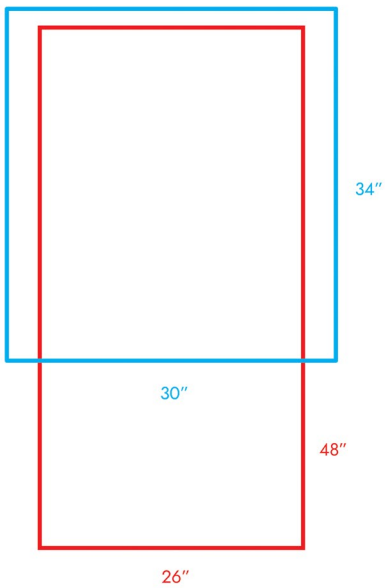

Power & Light Specs

Power	5V 7V 9V
Watts	1.5-9w
Power Supply Certifications	UL cUL
Color Rendering	93+ CRI
Color Temp.	2700K 3000K (recommended) 4000K
Beam Distribution	1 Light 2 Light 3 Light
Lamp Life	70,000+ hours
Lumens	125 225 325

Product Options

Size	Finish	Color Temp.
1 Light (suitable for up to 24" W x 34" T)	Brushed Brass	2700K
2 Light (suitable for up to 26" W x 48" T or 30" W x 34" T)	Antique Bronze	3000K (Recommended)
3 Light (suitable for up to 35" W x 48" T or 42" W x 34" T)	Oil-Rubbed Bronze	4000K
	Black	
	Silver	
	White	

Dimensions

Maximum Recommended Artwork Sizes

1 Light

2 Light

LED Adjustment:

Narrow

Wide

3 Light

LED Adjustment:

Narrow

Wide