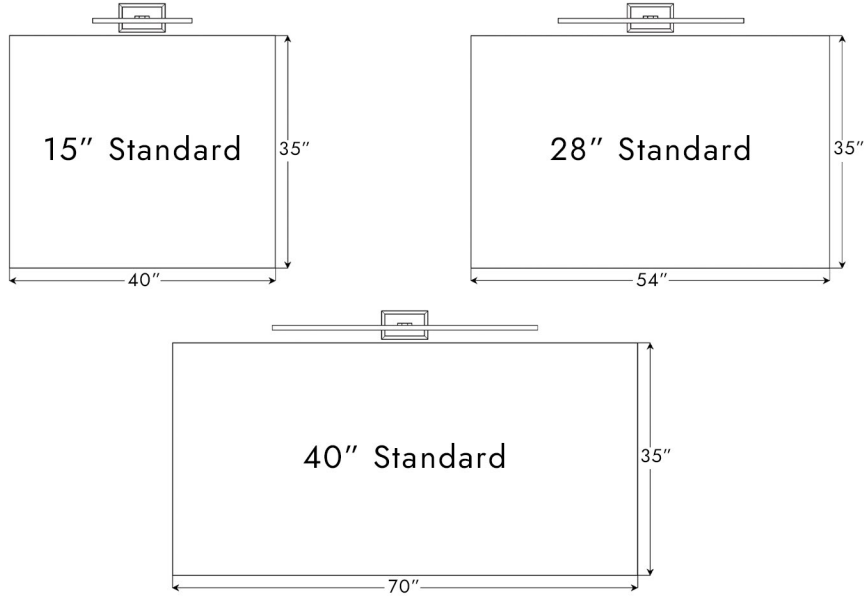

Direct Connect Vision Series

Slim Bar Style LED Art Light

Product Details

Description	Slim Bar LED Art Light
Category	Direct Connect Picture Lighting
Materials	Aluminum Steel Zinc
Finish	Electrostatic Paint
Dimming	Remote Control 0-10V Phase Smart Phone
Power Supply	Hardwire
Accessories	Remote Control (upon selection)
Rotation	180°+ Pivot
Mounting Options	Junction or Switch Box

Dimensions

Power & Light Specs

Power	12V
Watts	7-25w
Power Supply Certifications	UL cUL
Color Rendering	95+ CRI
Color Temp.	2700K 3000K Color Tuning 2700K - 4000K
Beam Distribution	Standard (up to 35"T) Tall (up to 60"T)
Lamp Life	70,000+ hours
Lumens	15"S 575 28"S 1150 40"S 1725 15"T 780 28"T 1550 40"T 2340

Product Options

Control Option	Size	Optics	Finish	Overall Length	Color Temp.
Remote Control	15"	Standard	Brass	11.5"	2700K
0-10v Dimmable	28"	Tall	Antique Bronze		3000K
Phase Dimmable	40"		Oil-Rubbed Bronze		Color Tuning 2700K-4000K (Remote Only)
			Black		
			Silver		
			White		

Maximum Recommended Artwork Sizes For Artwork Up To 35" Tall

Maximum Recommended Artwork Sizes For Artwork Up To 60" Tall