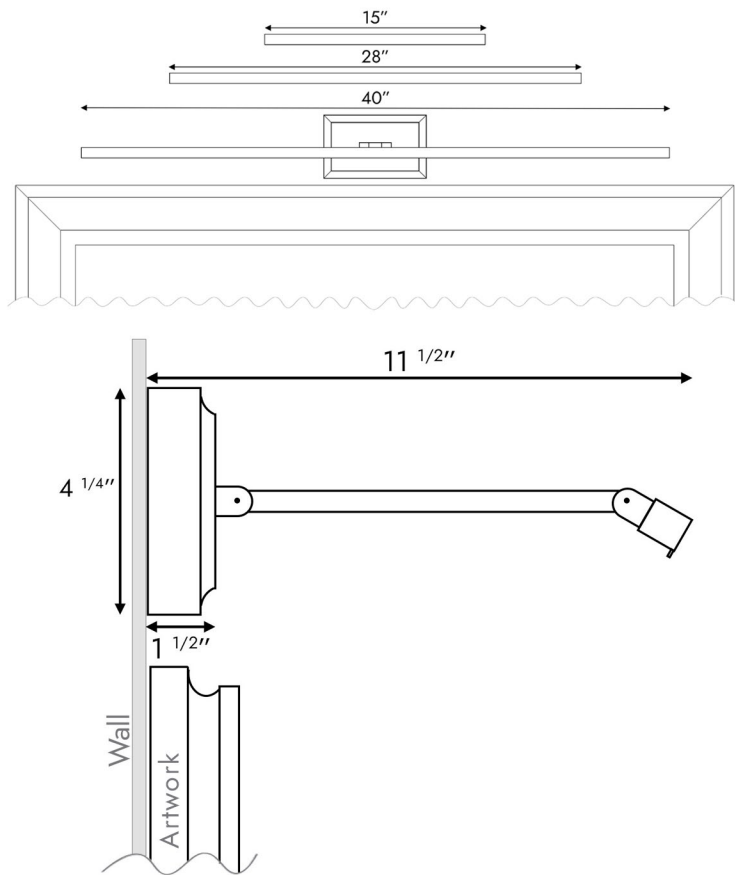

Direct Connect Vision Series

Slim Bar Style LED Art Light

Product Details

Description	Slim Bar LED Art Light
Category	Direct Connect Picture Lighting
Materials	Aluminum Steel Zinc
Finish	Electrostatic Paint
Dimming	Remote Control 0-10V Phase Smart Phone
Power Supply	Hardwire
Accessories	Remote Control (upon selection)
Rotation	180°+ Pivot
Mounting Options	Junction or Switch Box

Dimensions

Power & Light Specs

Power	12V
Watts	7-25w
Power Supply Certifications	UL cUL
Color Rendering	95+ CRI
Color Temp.	2700K 3000K Color Tuning 2700K - 4000K
Beam Distribution	Standard (up to 35"T) Tall (up to 60"T)
Lamp Life	70,000+ hours
Lumens	15"S 575 28"S 1150 40"S 1725 15"T 780 28"T 1550 40"T 2340

Product Options

Control Option	Size	Optics	Finish	Overall Length	Color Temp.
Remote Control	15"	Standard	Brass	11.5"	2700K
0-10v Dimmable	28"	Tall	Antique Bronze		3000K
Phase Dimmable	40"		Oil-Rubbed Bronze		Color Tuning 2700K-4000K (Remote Only)
			Black		
			Silver		
			White		

Maximum Recommended Artwork Sizes For Artwork Up To 35" Tall

Maximum Recommended Artwork Sizes For Artwork Up To 60" Tall