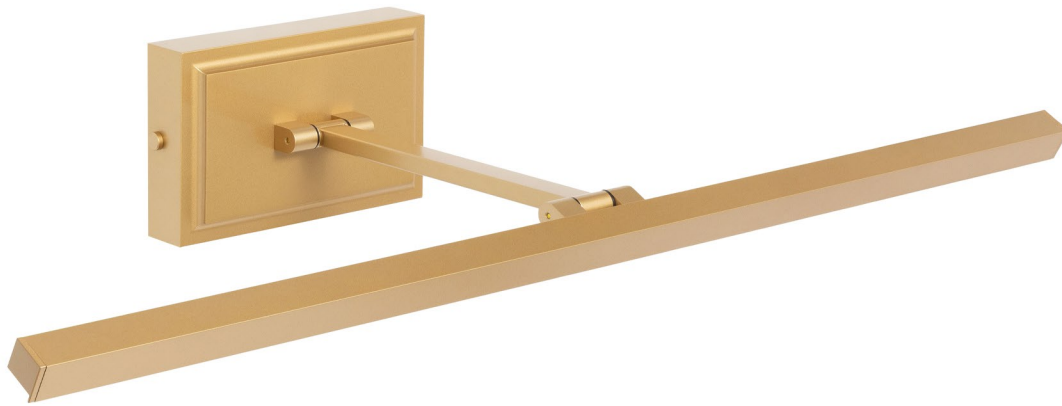

Direct Connect Vision Series

Slim Bar Style LED Art Light

Product Details

Description	Slim Bar LED Art Light
Category	Direct Connect Picture Lighting
Materials	Aluminum Steel Zinc
Finish	Electrostatic Paint
Dimming	Remote Control 0-10V Phase Smart Phone
Power Supply	Hardwire
Accessories	Remote Control (upon selection)
Rotation	180°+ Pivot
Mounting Options	Junction or Switch Box

Dimensions

Power & Light Specs

Power	12V
Watts	7-25w
Power Supply Certifications	UL cUL
Color Rendering	95+ CRI
Color Temp.	2700K 3000K Color Tuning 2700K - 4000K
Beam Distribution	Standard (up to 35"T) Tall (up to 60"T)
Lamp Life	70,000+ hours
Lumens	15"S 575 28"S 1150 40"S 1725 15"T 780 28"T 1550 40"T 2340

Product Options

Control Option	Size	Optics	Finish	Overall Length	Color Temp.
Remote Control	15"	Standard	Brass	11.5"	2700K
0-10v Dimmable	28"	Tall	Antique Bronze		3000K
Phase Dimmable	40"		Oil-Rubbed Bronze		Color Tuning 2700K-4000K (Remote Only)
			Black		
			Silver		
			White		