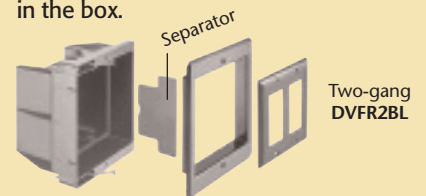

NEW
more on
reverse

Indoor IN BOX™ Recessed Electrical Box

For flush-to-the-wall mounting of plasma or LCD TVs

Use single gang model

Arlington's recessed non-metallic IN BOX™ for indoor use allows plasma and LCD TVs to mount flush against the wall. Great for furniture or countertop items like coffee makers or microwave ovens too!

It's available in one- or two-gang styles – in black and white – for power or low voltage applications in new construction or old work.

Using the supplied separator with the two-gang style allows you to install one power and one low-voltage device in the box.

Plugs stay inside the box – without extending past the wall

- For new work; positioning tabs for 1/2" wall thickness assure proper installation on stud
- Horizontal or vertical mounting
- Textured, paintable trim plate
- Accepts single-gang wiring devices
- UL Listed. CSA with grounding lug

Includes recessed box with trim plate, (one each) duplex and decorator face plates (two-gang supplied with (1) decorator plate only), NM cable connector, (2) #6 x 1/2" and (2) #8 x 3" installation screws.