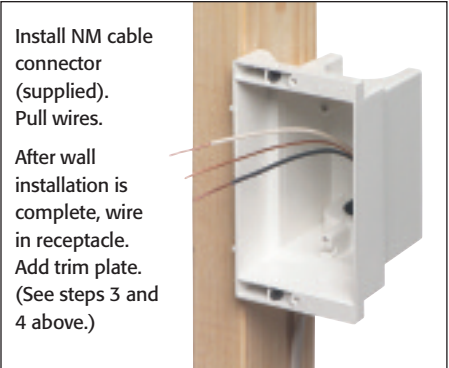

1 Stauffer Industrial Park
Scranton, PA 18517
800/233.4717
Fax 570/562.0646
www.aifittings.com