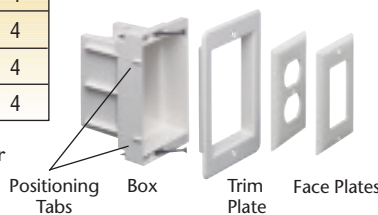

NEW
more on
reverse

Indoor IN BOX™ Recessed Electrical Box

For flush-to-the-wall mounting of plasma or LCD TVs

Use single gang model

Arlington's recessed non-metallic IN BOX™ for indoor use allows plasma and LCD TVs to mount flush against the wall. Great for furniture or countertop items like coffee makers or microwave ovens too!

It's available in one- or two-gang styles – in black and white – for power or low voltage applications in new construction or old work.

Using the supplied separator with the two-gang style allows you to install one power and one low-voltage device in the box.

Plugs stay inside the box – without extending past the wall

- For new work; positioning tabs for 1/2" wall thickness assure proper installation on stud
- Horizontal or vertical mounting
- Textured, paintable trim plate
- Accepts single-gang wiring devices
- UL Listed. CSA with grounding lug

Includes recessed box with trim plate, (one each) duplex and decorator face plates (two-gang supplied with (1) decorator plate only), NM cable connector, (2) #6 x 1/2" and (2) #8 x 3" installation screws.