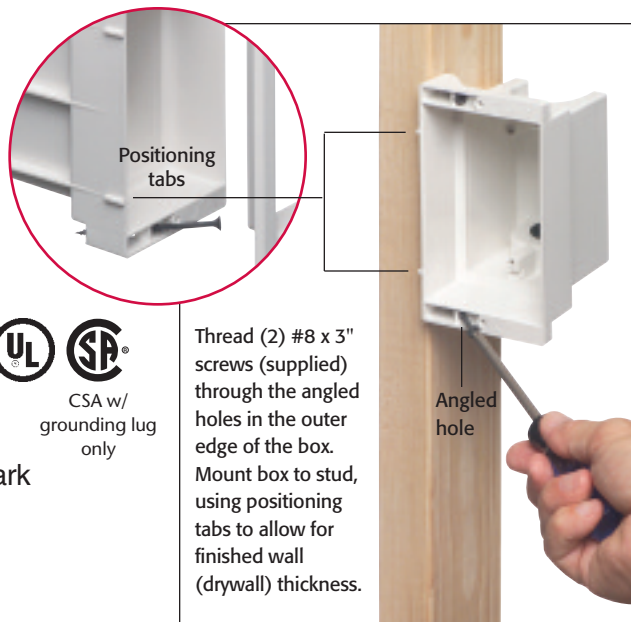

1 Stauffer Industrial Park
Scranton, PA 18517
800/233.4717
Fax 570/562.0646
www.aifittings.com