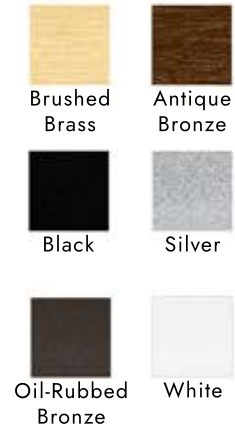

Plug-In ArtTrack

Minimally Designed Art Lighting