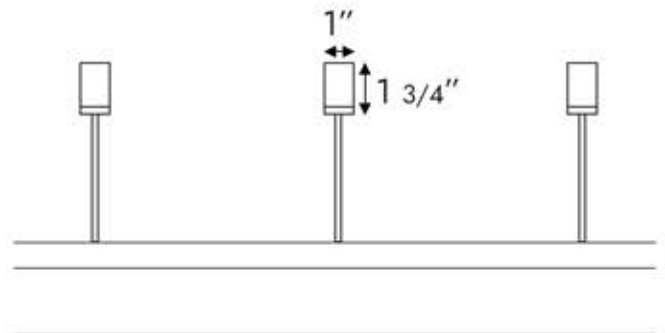

### Product Details

<b>Description</b>	Minimally Designed LED Art Light
<b>Category</b>	Plug-In Picture Lighting
<b>Material</b>	Brass   Aluminum
<b>Finish</b>	Brushed   Anodized   Sandblasted
<b>Dimming</b>	Remote Control   Smart Phone
<b>Power Supply</b>	Plug-In
<b>Accessories</b>	Remote Control
<b>Shut-Off Timer</b>	3 hr   6 hr   9 hr
<b>Rotation</b>	180° Pivot
<b>Mounting Options</b>	Wall   Artwork

### Dimensions

### Power & Light Specs

<b>Power</b>	7V   12V   15V   18V   24V
<b>Watts</b>	3-21w
<b>Power Supply Certifications</b>	UL   cUL
<b>Color Rendering</b>	93+ CRI
<b>Color Temp.</b>	2700K   3000K (recommended)   4000K
<b>Lamp Life</b>	70,000+ hours
<b>Lumens</b>	325 per light