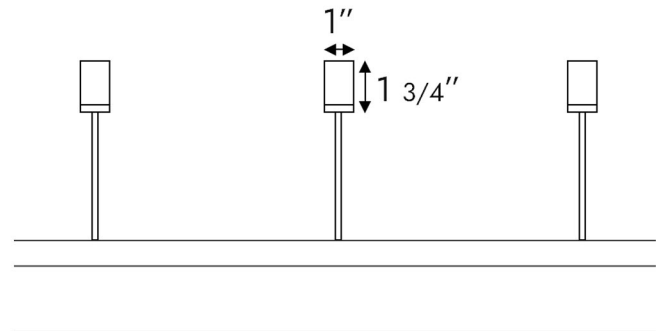

Power & Light Specs

Power	7V | 12V | 15V | 18V | 24V
Watts	3-21w
Power Supply Certifications	UL | cUL
Color Rendering	93+ CRI
Color Temp.	2700K | 3000K (recommended) | 4000K
Lamp Life	70,000+ hours
Lumens	325 per light