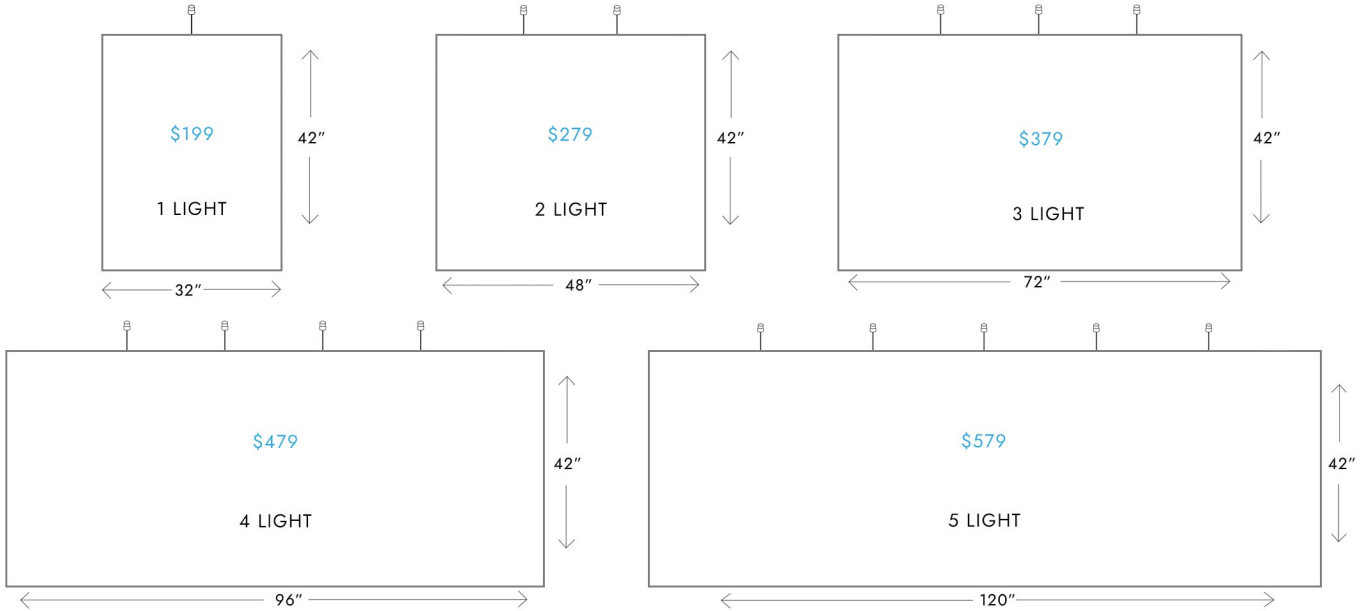

### Dimensions

### Power & Light Specs

<b>Power</b>	7V   12V   15V   18V   24V
<b>Watts</b>	3-21w
<b>Power Supply Certifications</b>	UL   cUL
<b>Color Rendering</b>	93+ CRI
<b>Color Temp.</b>	2700K   3000K (recommended)   4000K
<b>Lamp Life</b>	70,000+ hours
<b>Lumens</b>	325 per light

## Maximum Recommended Artwork Sizes

### Portrait (Vertical) Orientation (Artwork More Than 42" Tall)