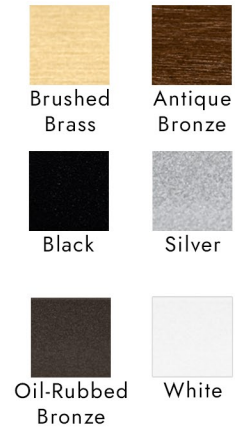

Plug-In ArtTrack

Minimally Designed Art Lighting